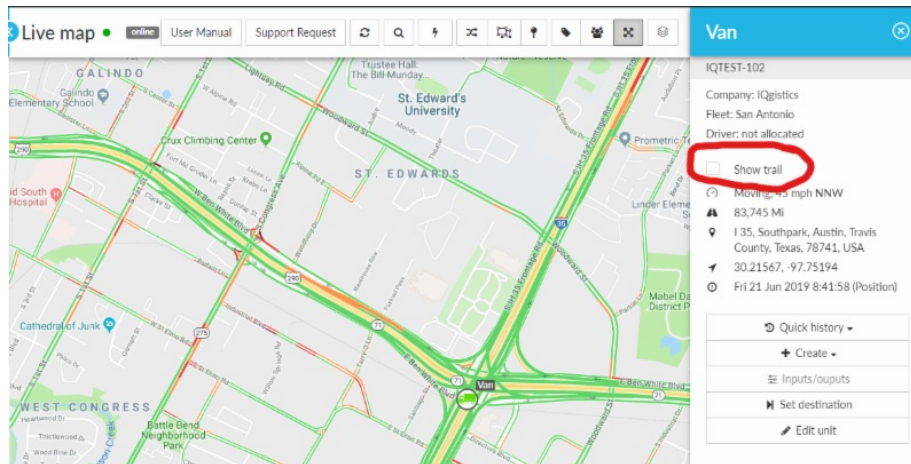

June 2019 Newsletter

New Website Tracking Zoom

Tracking Zoom is an improvement that we have made to make it easier to track/watch individual units or even your entire company's units. We have always had the ability to manually click the Fit Map button in the upper right corner of the new website. This new functionality brings the ability to *automatically* fit the map to all your units. If you click the Fit Map button in the top right corner it will turn grey so that you know that the automatic Fit Map function is available. This means that every time a unit reports in, the map will automatically zoom to fit all the units in so that your units are never off your view of the map.

We have gone another step with this functionality. Now, if you double click on a unit on the left side, as long as the Unit Panel is open on the right hand side, every time that unit reports in the map will center itself around this unit so that you can watch where the unit is traveling. When you close the Unit Panel then you will stop watching where the unit is traveling.

Quick Tip

Ever want to see the trail of a unit while it is still moving? Have you ever wanted to watch it move while you look at the trail? You have the ability in the new website to double click on a unit and then on the Show Trail and while the unit is traveling you will see the trail of the current trip.